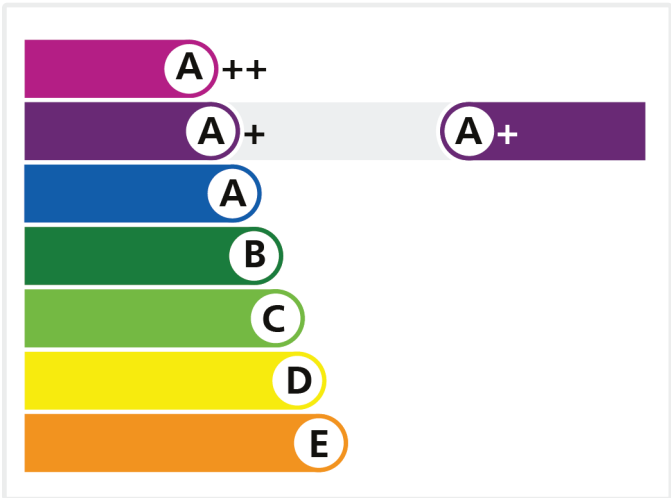

# Energy Window

Whiteline Manufacturing Ltd

Energy+ Sculptured PlatinumNRG

A+ Rated

Licence No. 4623

Review Date: 31/12/2025

To verify this licence please visit [bfrc.org](http://bfrc.org)

This label is not a statutory requirement. It is a voluntary label provided as a customer service to allow consumers to make informed decisions on the energy performance of competing products.